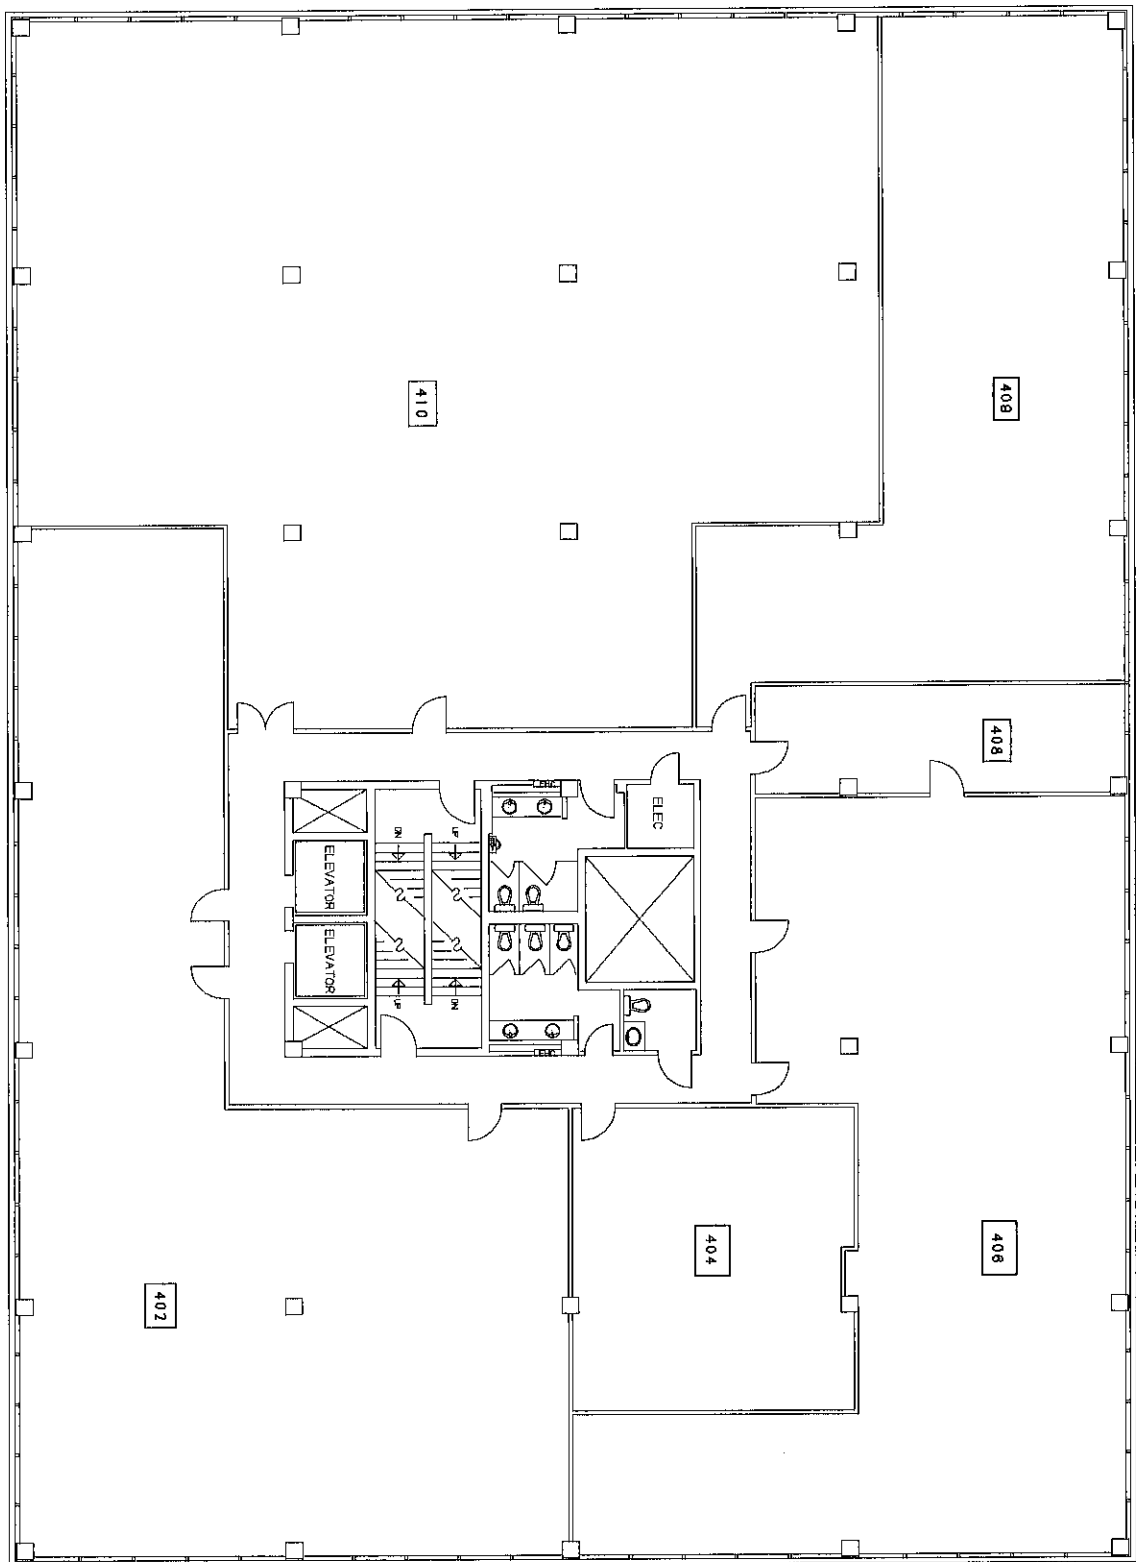

2130 LAWRENCE AVENUE EAST
TORONTO
4TH FLOOR
LEASING PLAN

SCALE

AMERICAN
LEASING
GROUP
INC.
COMMERCIAL REAL ESTATE
(416) 597-2888
DECAT
UPDATED
JULY 2015