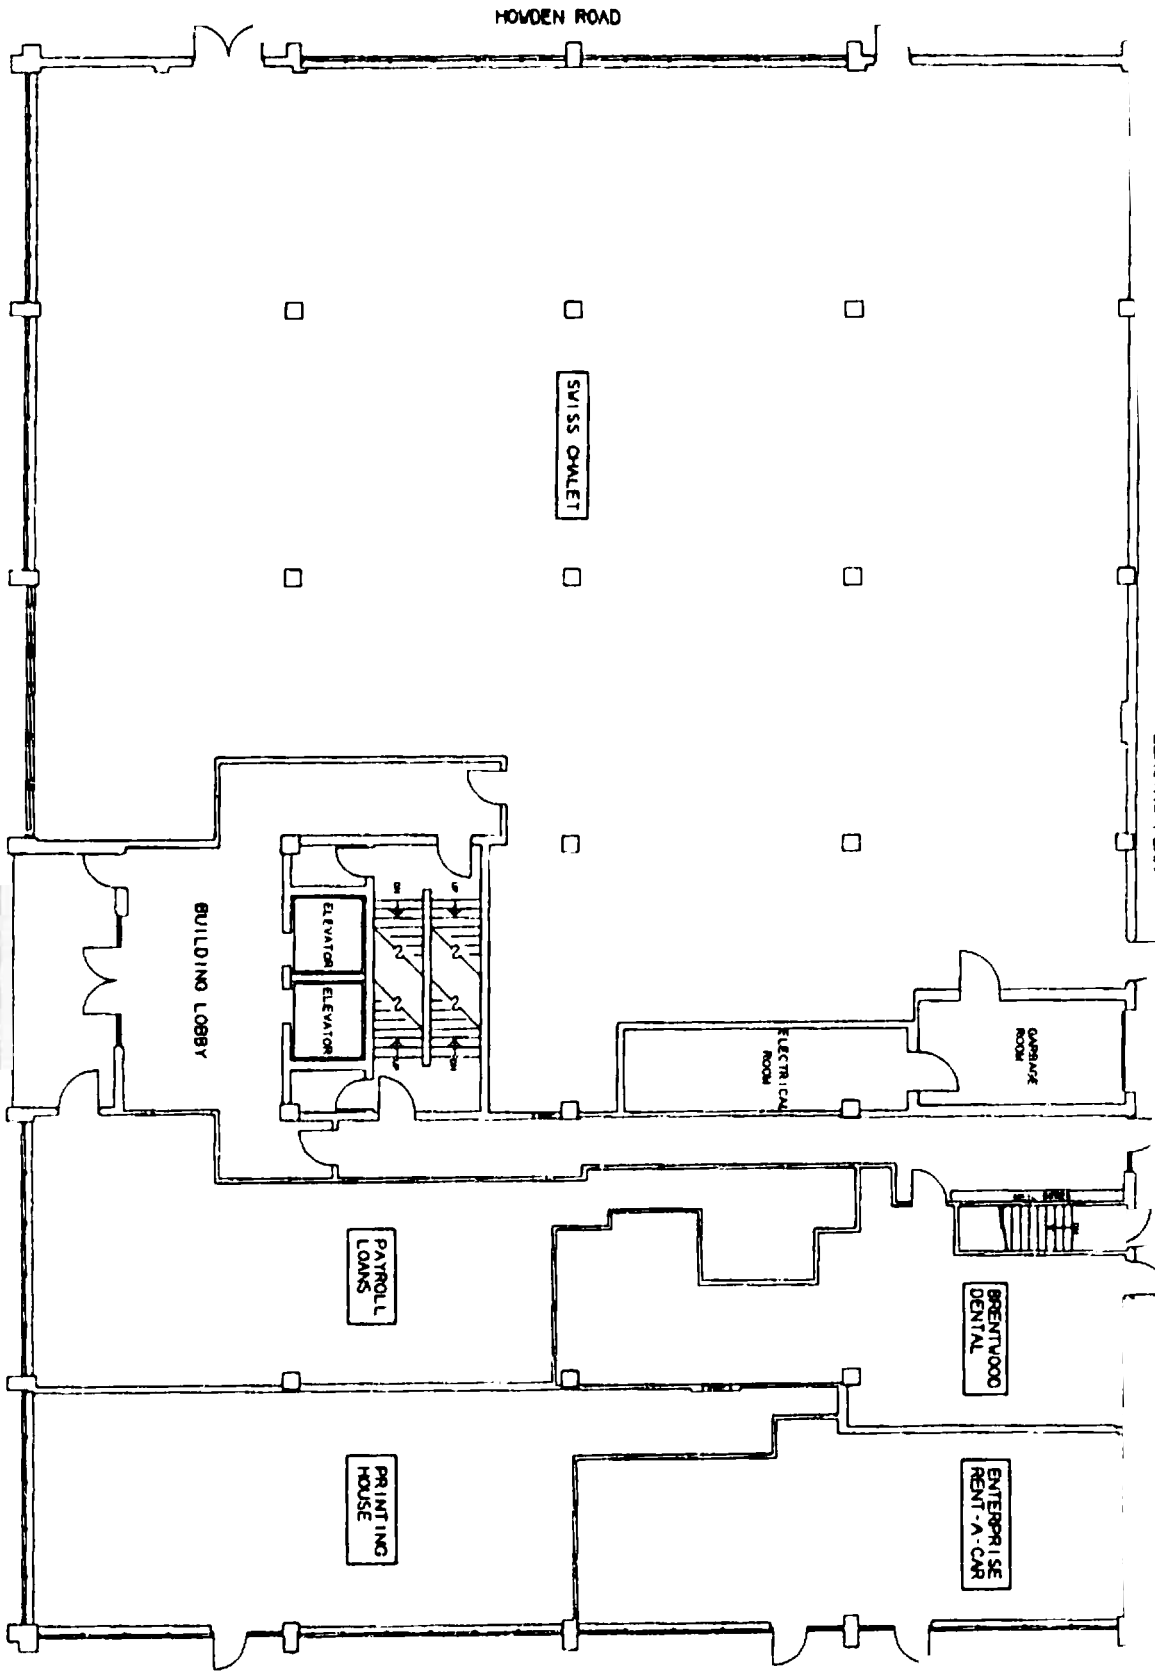

2130 LAWRENCE AVENUE EAST
TORONTO
GROUND FLOOR
LEASING PLAN

LAWRENCE AVENUE EAST

SCALE

DEC/93